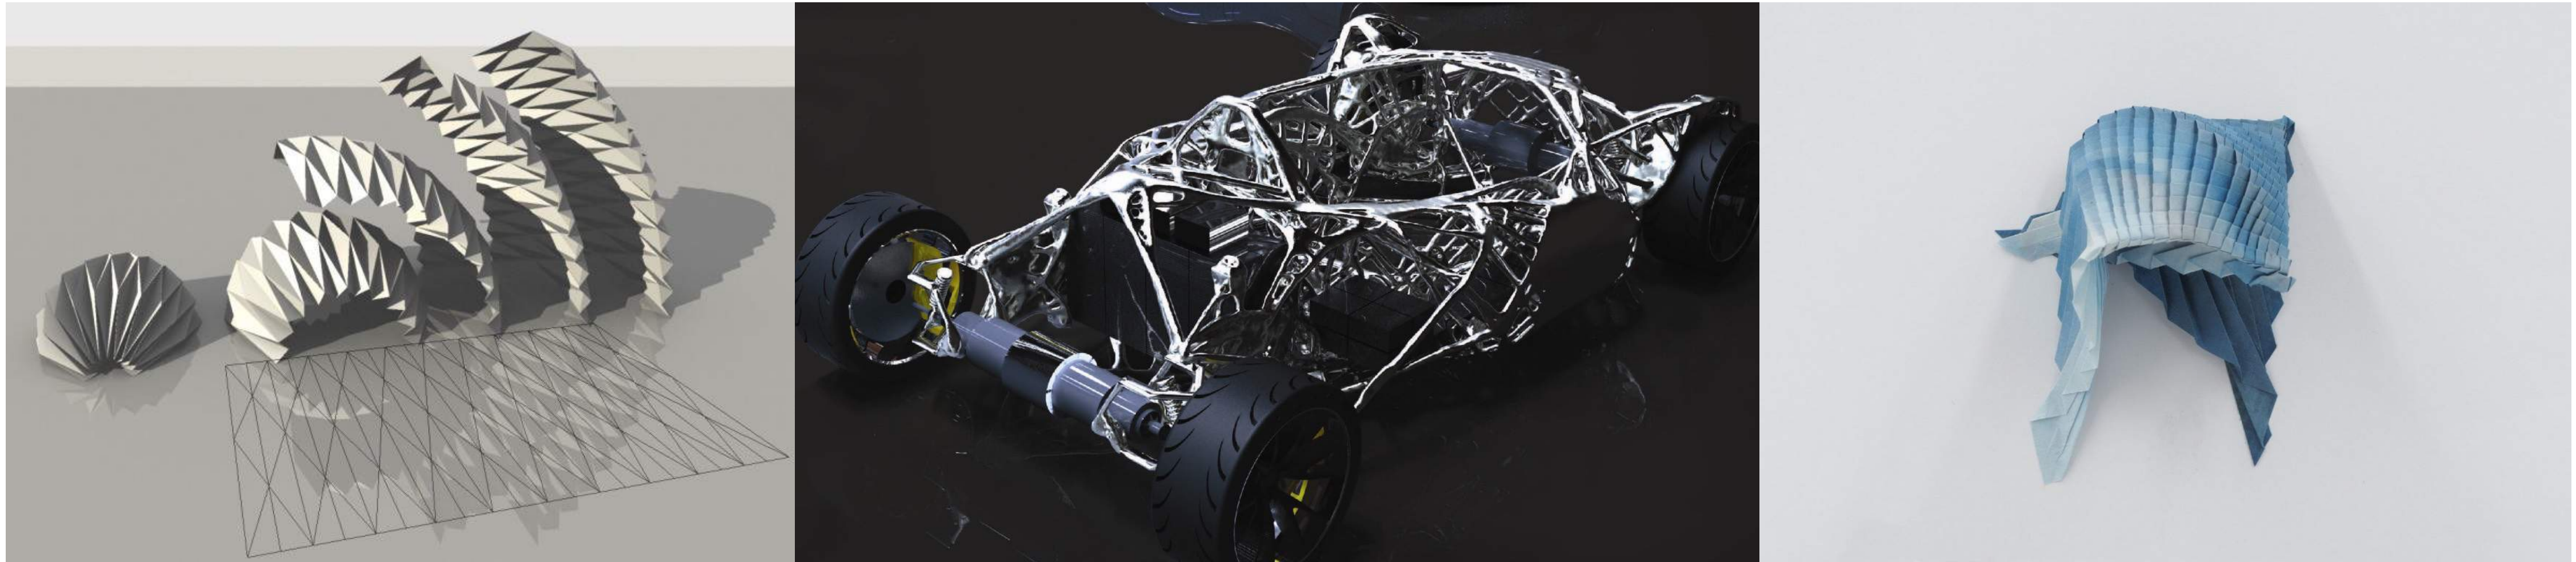

Structure and material innovations

brings more possibilities to the chassis and the skin of the cars:

1) bionics; 2) changeable skins.