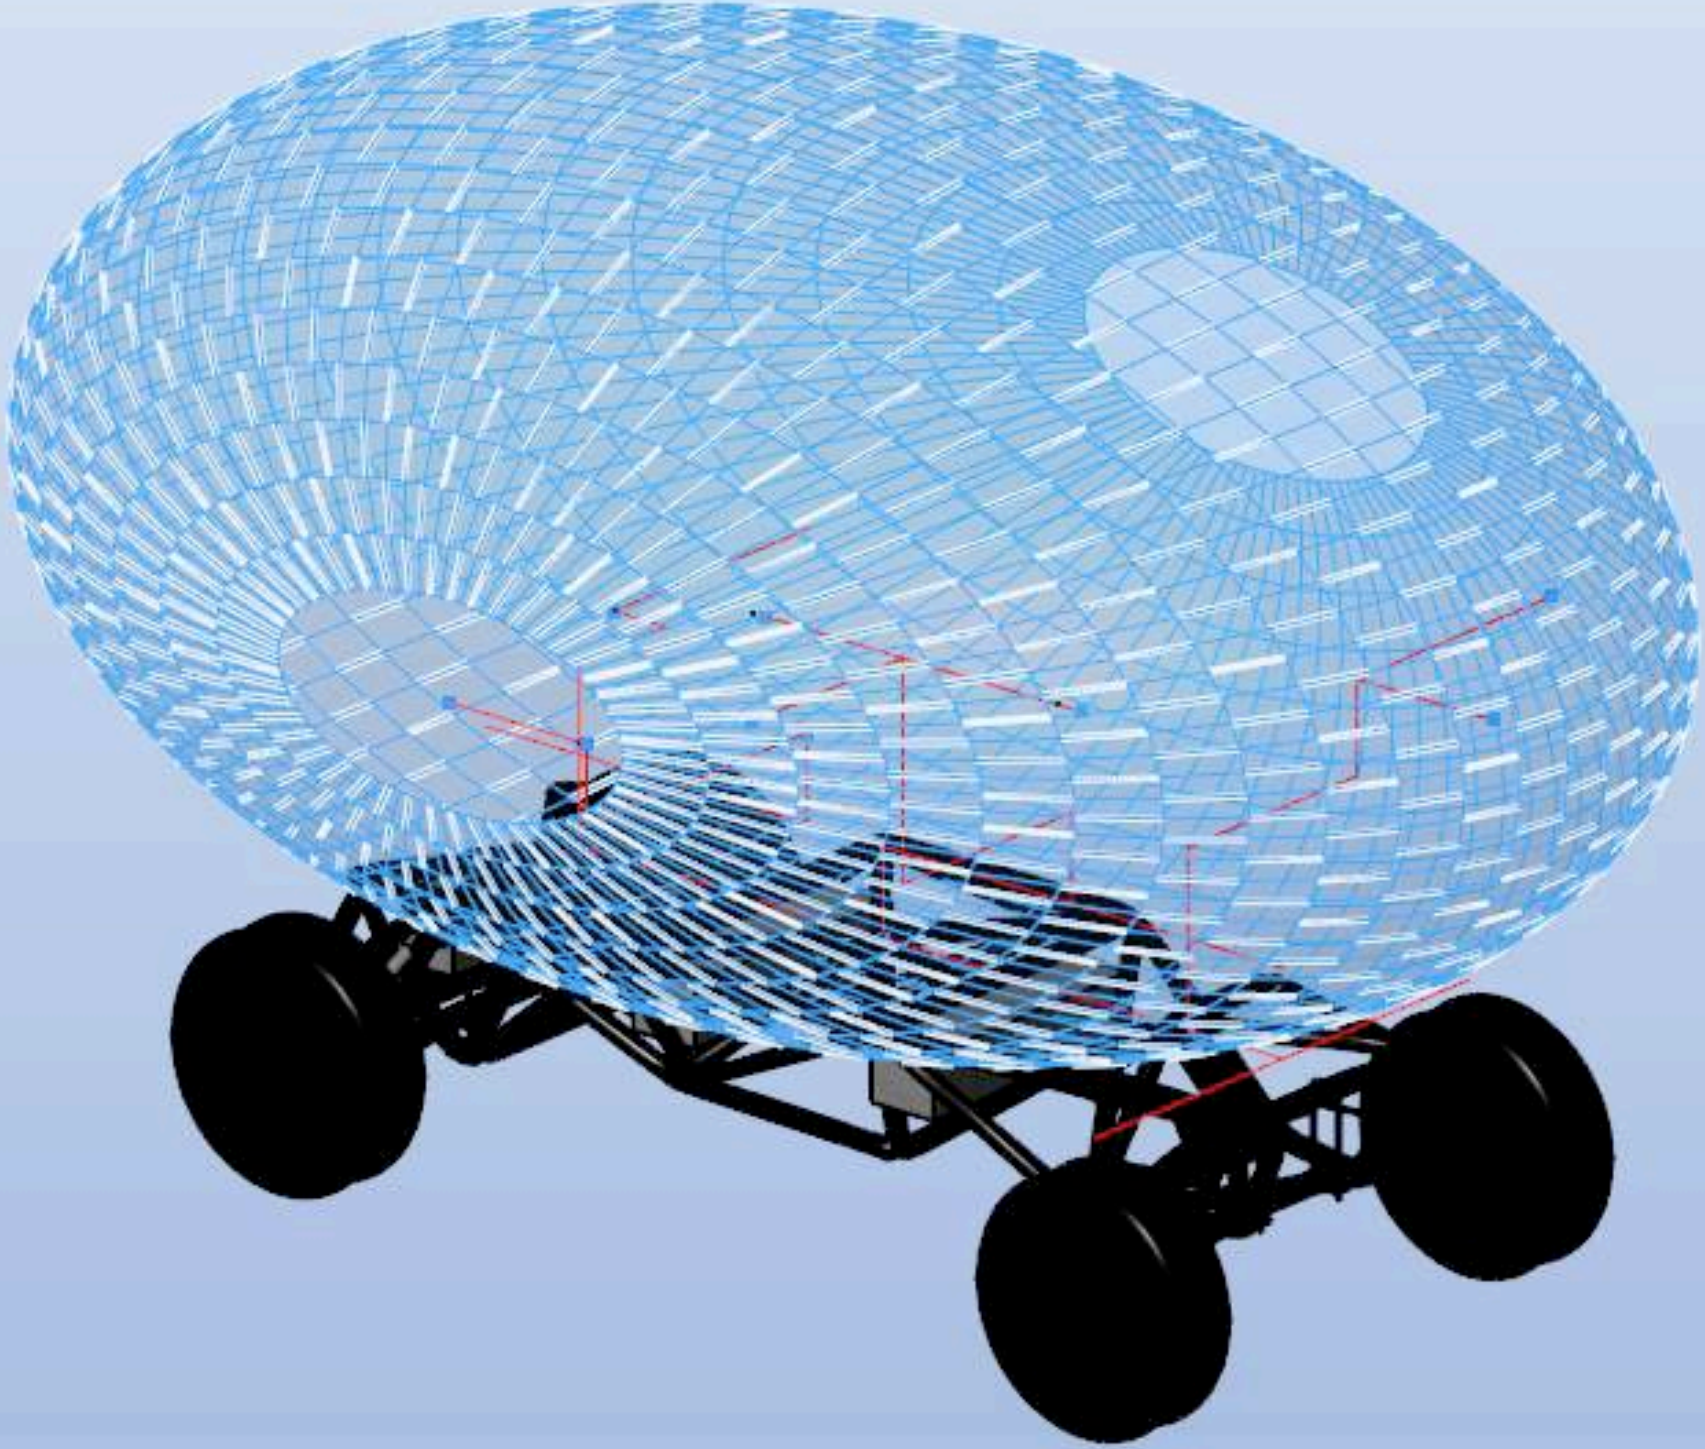

Concept Design of The Pixel Drop

Moving Tent

紧张化为亲密

From Intensity to Intimacy

Free the parents!
More face to face interaction!

Glass ball

精灵球

Pokemon Go!