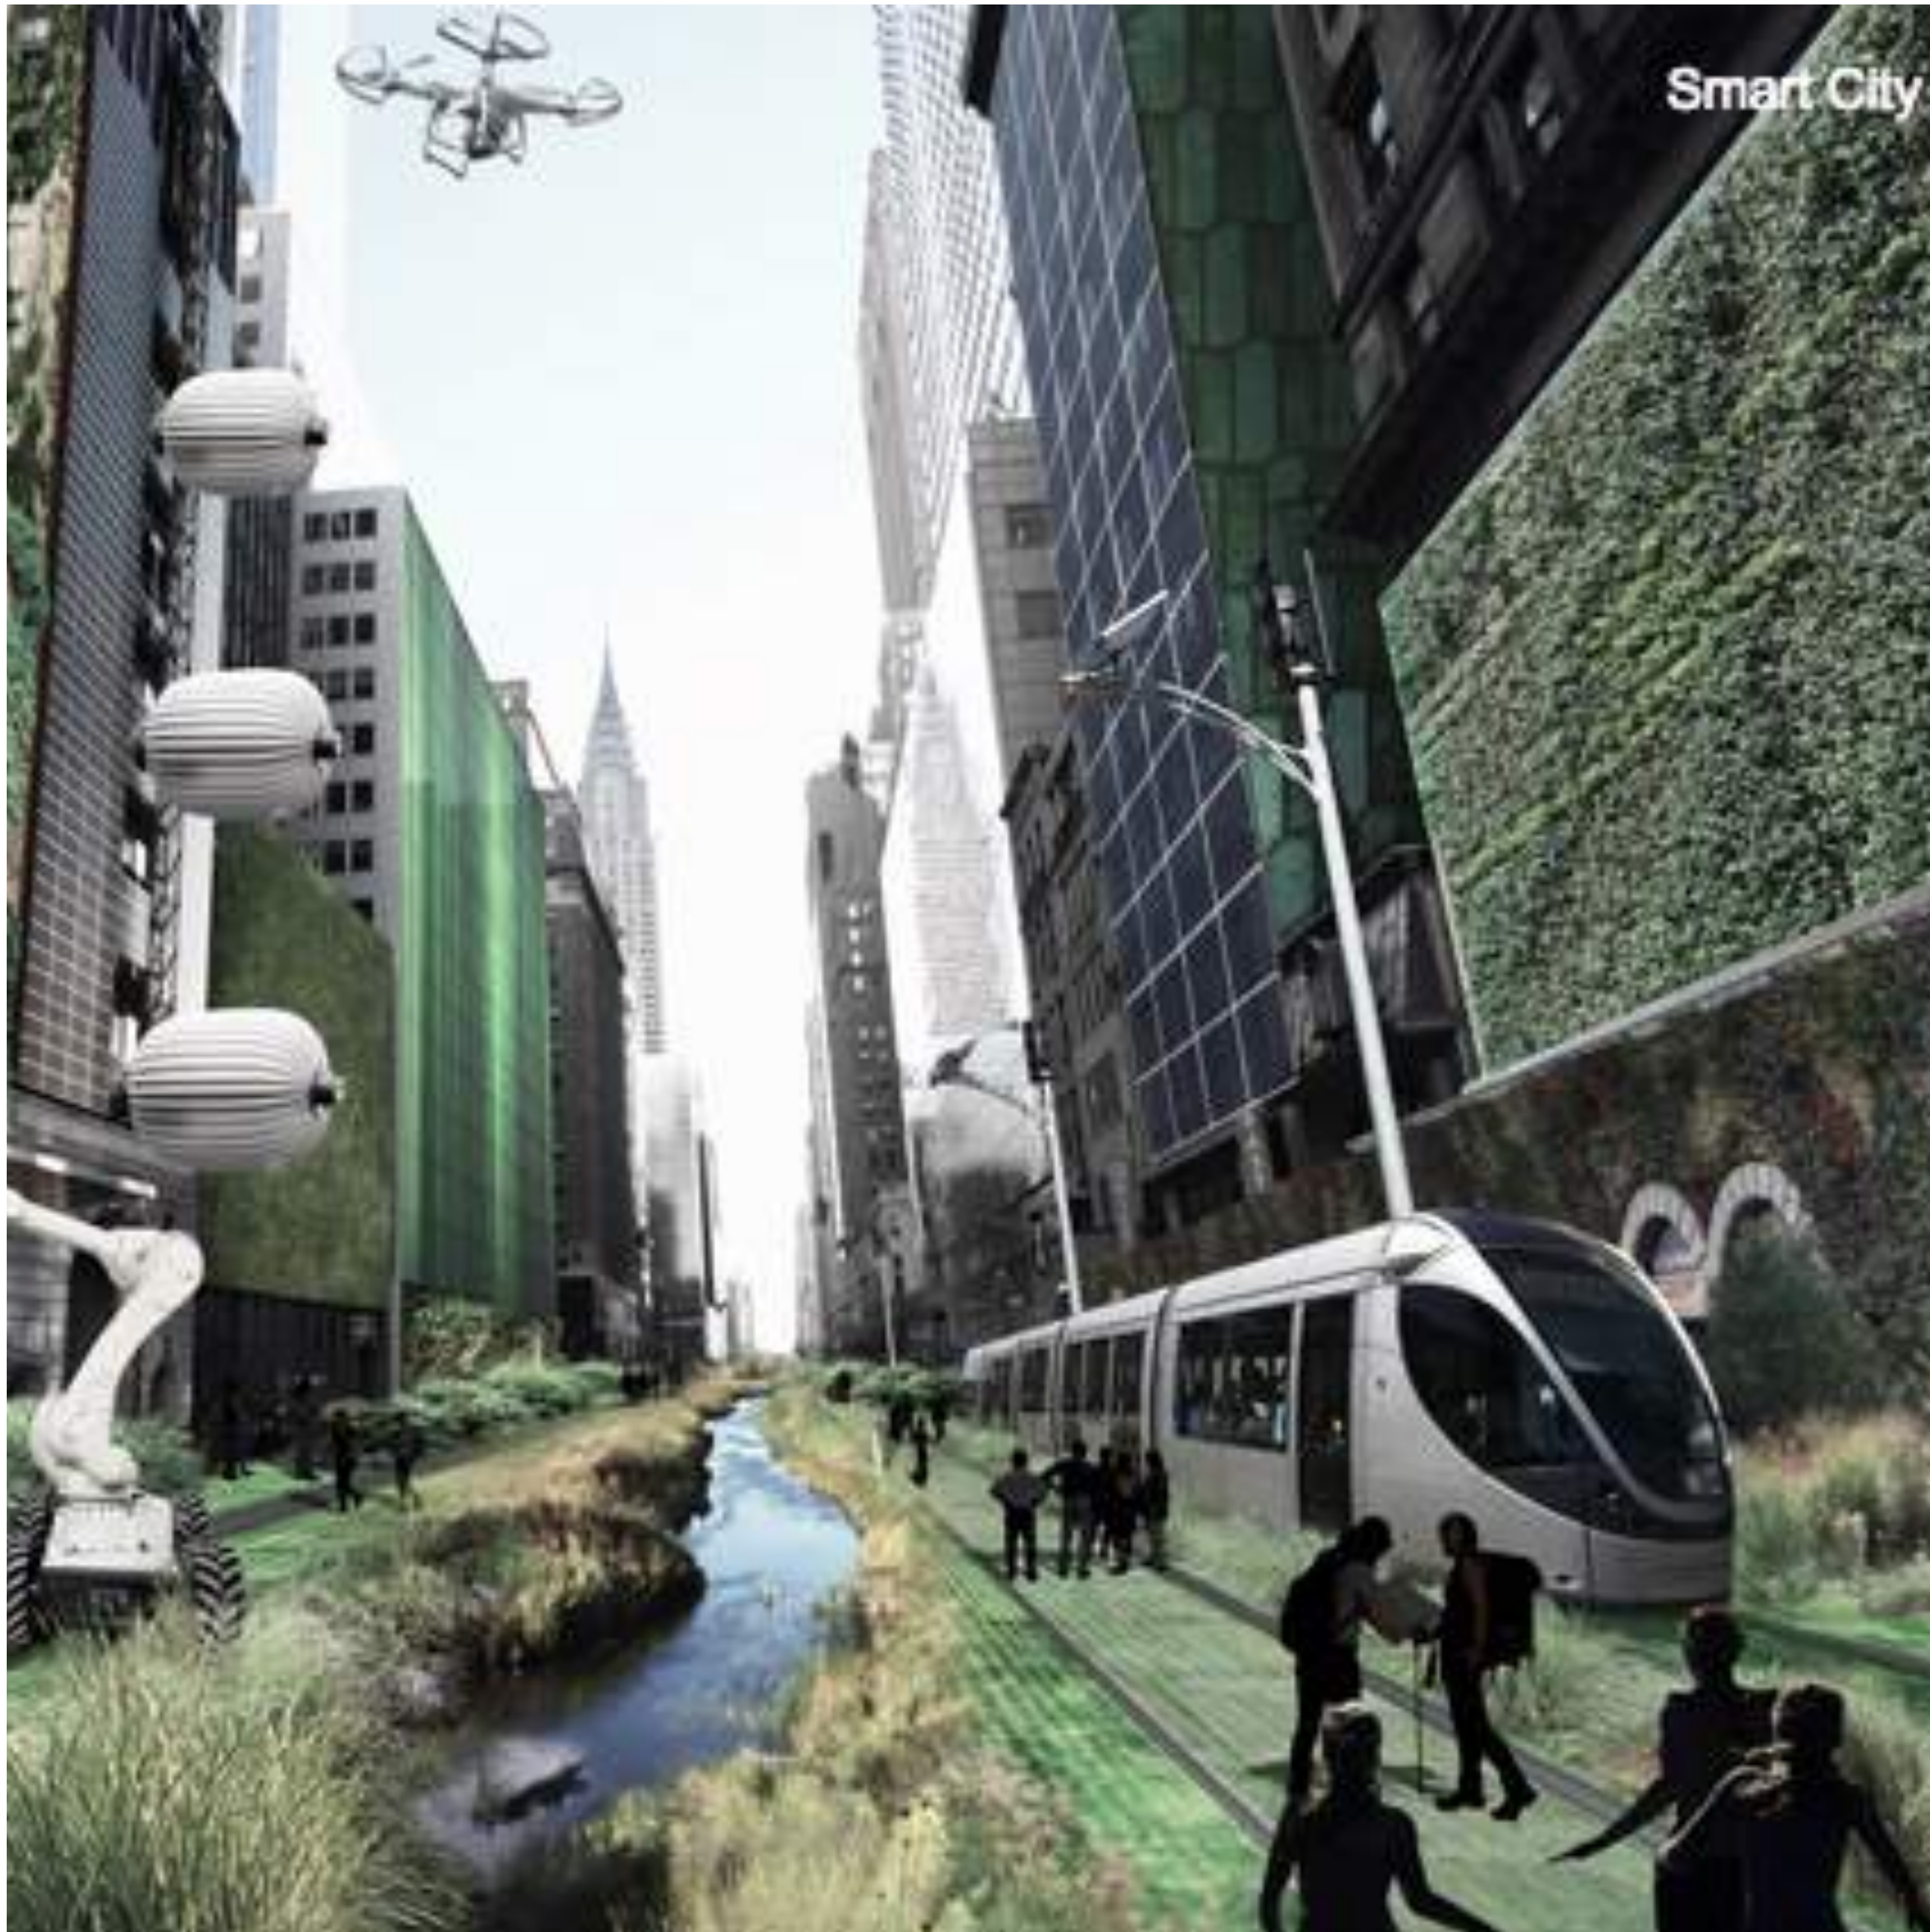

The Pixel Drop

PIX Generative Hackathon
Guiyang 2018

Leticia, Sergio, Yeung, Momo

Vertical City

Ground resources will be increasingly pressed. Airspace will be more open to public. There will be more vertical cities.

People can meet the basic living need within a building —eating, living, working, etc. And the internet brings all the information to us.

Auto mobile frees people from driving. The purpose of horizontal movements may be only one — to better explore the real world and enjoy moving.

Drones will be delivering small parcels in the city. But big parcels will still be delivered on the ground. There should be more effective solutions for parking and storage.

Smart City

With the development of AI, the city will be more humanized. It can take care of itself and human. Every little parts are connected together as an organic body. Auto-mobile will not be the symbol of economy, but an basic organ of the city. Based on the big data of city life, it's more responsive to human behaviors.

Concept Design of The Pixel Drop

Moving Tent

紧张化为亲密

From Intensity to Intimacy

Free the parents!
More face to face interaction!

Glass ball

精灵球

Pokemon Go!