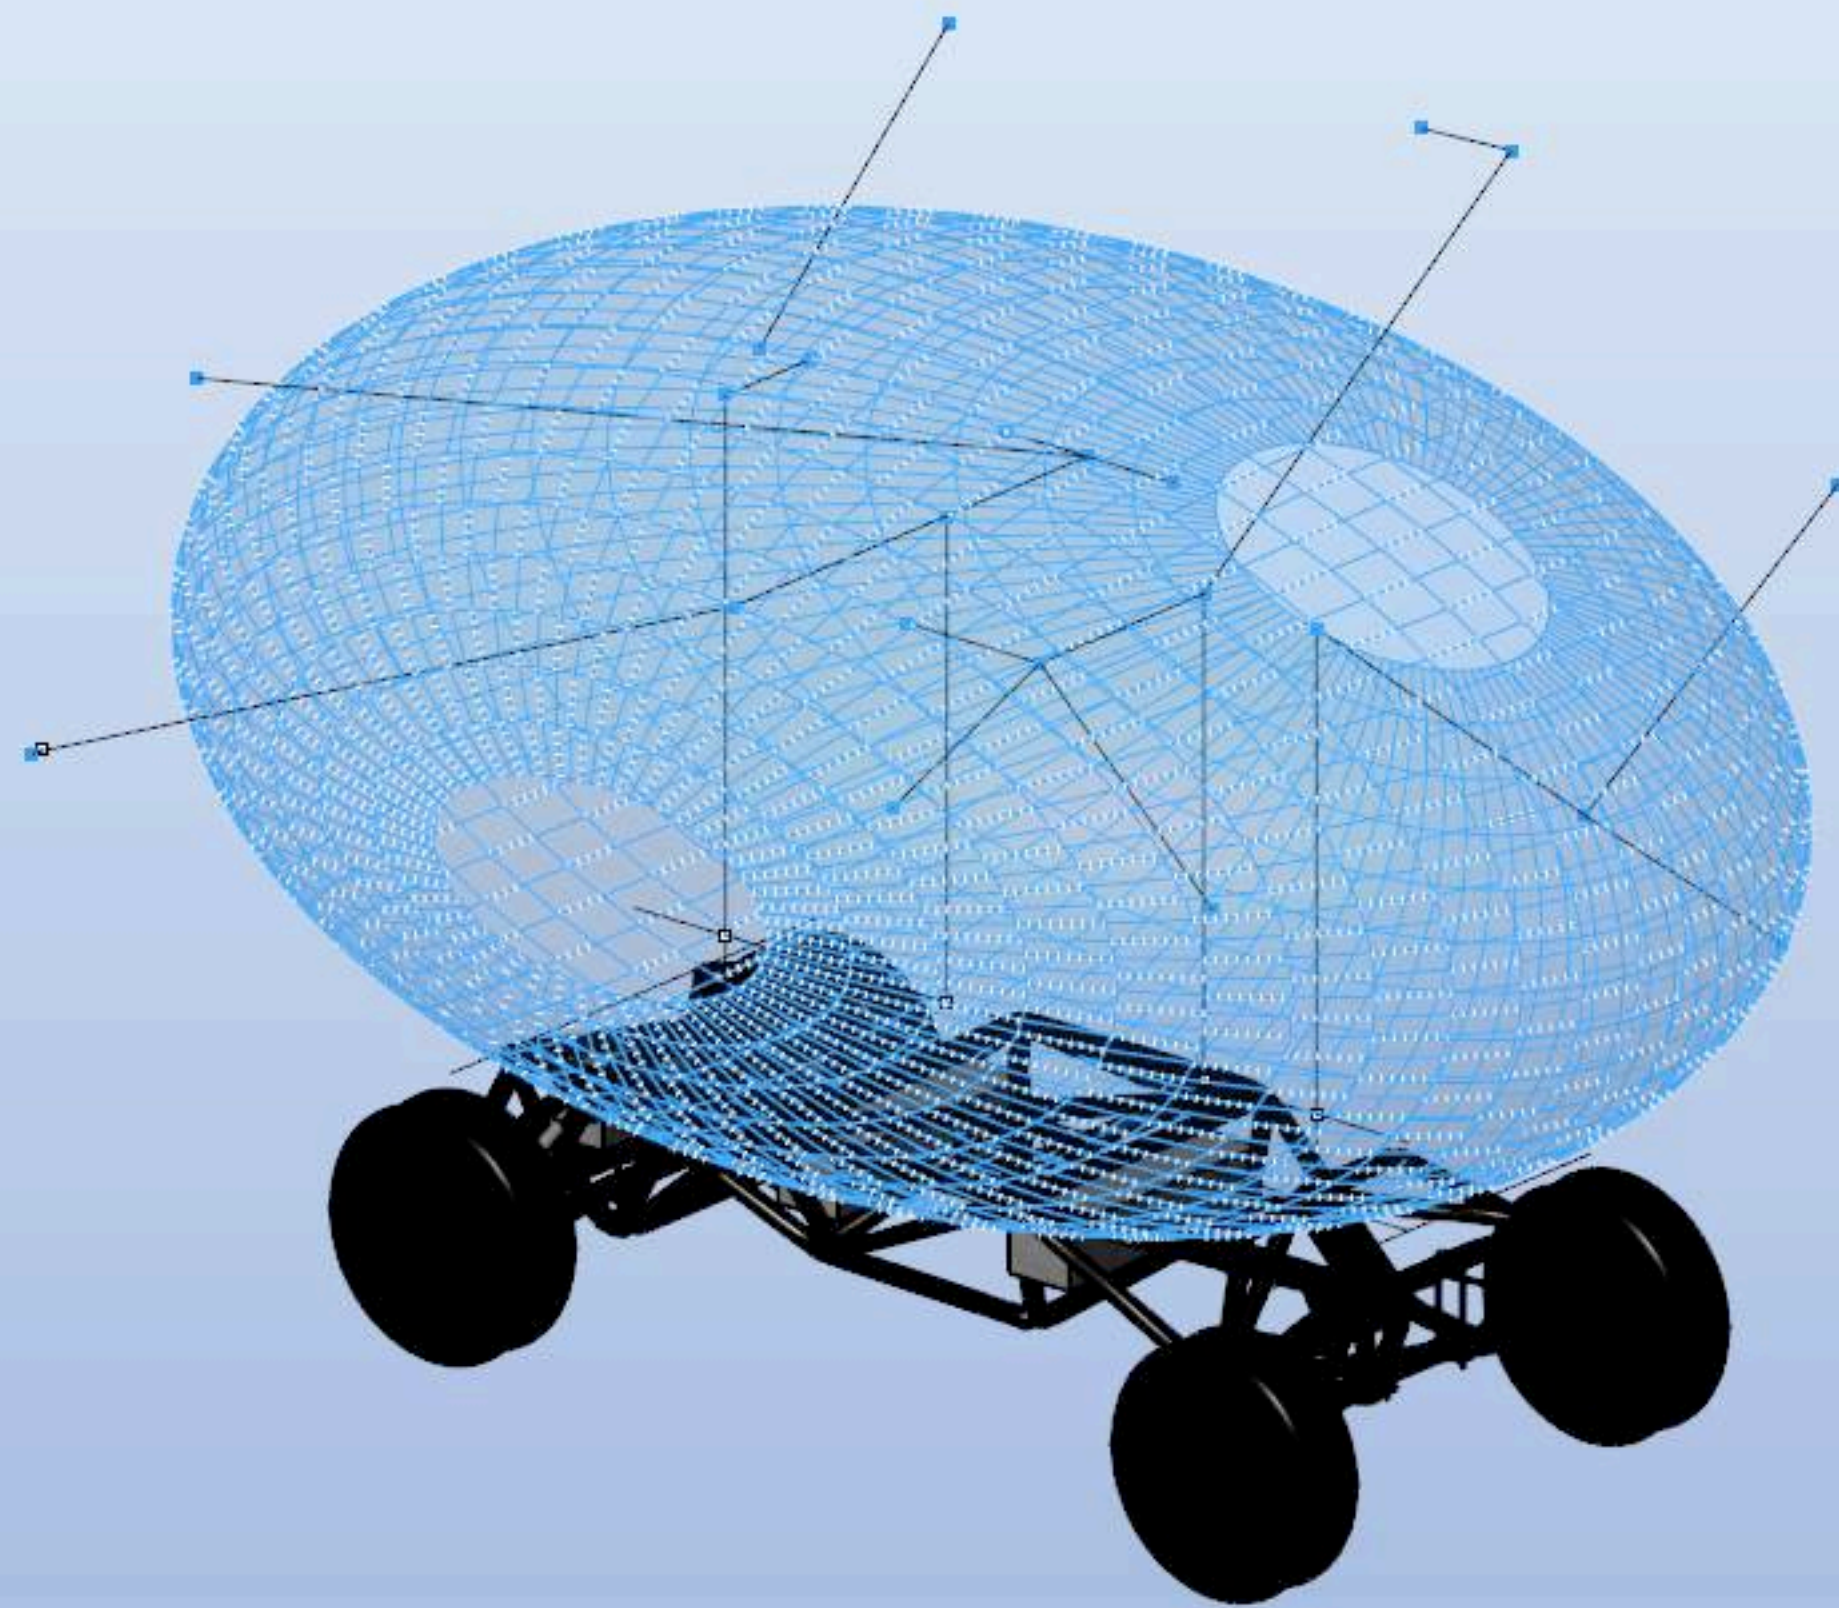

Concept Design of The Pixel Drop

Moving Tent

紧张化为亲密

From Intensity to Intimacy

Free the parents!
More face to face interaction!

Glass ball

精灵球

Pokemon Go!

Public Restroom

呼吸厕所
Breathing Restroom

Let the restroom look for you.

Latern car

能屈能伸

Self-stretching

Better parking and storage solutions.

Flexible screen